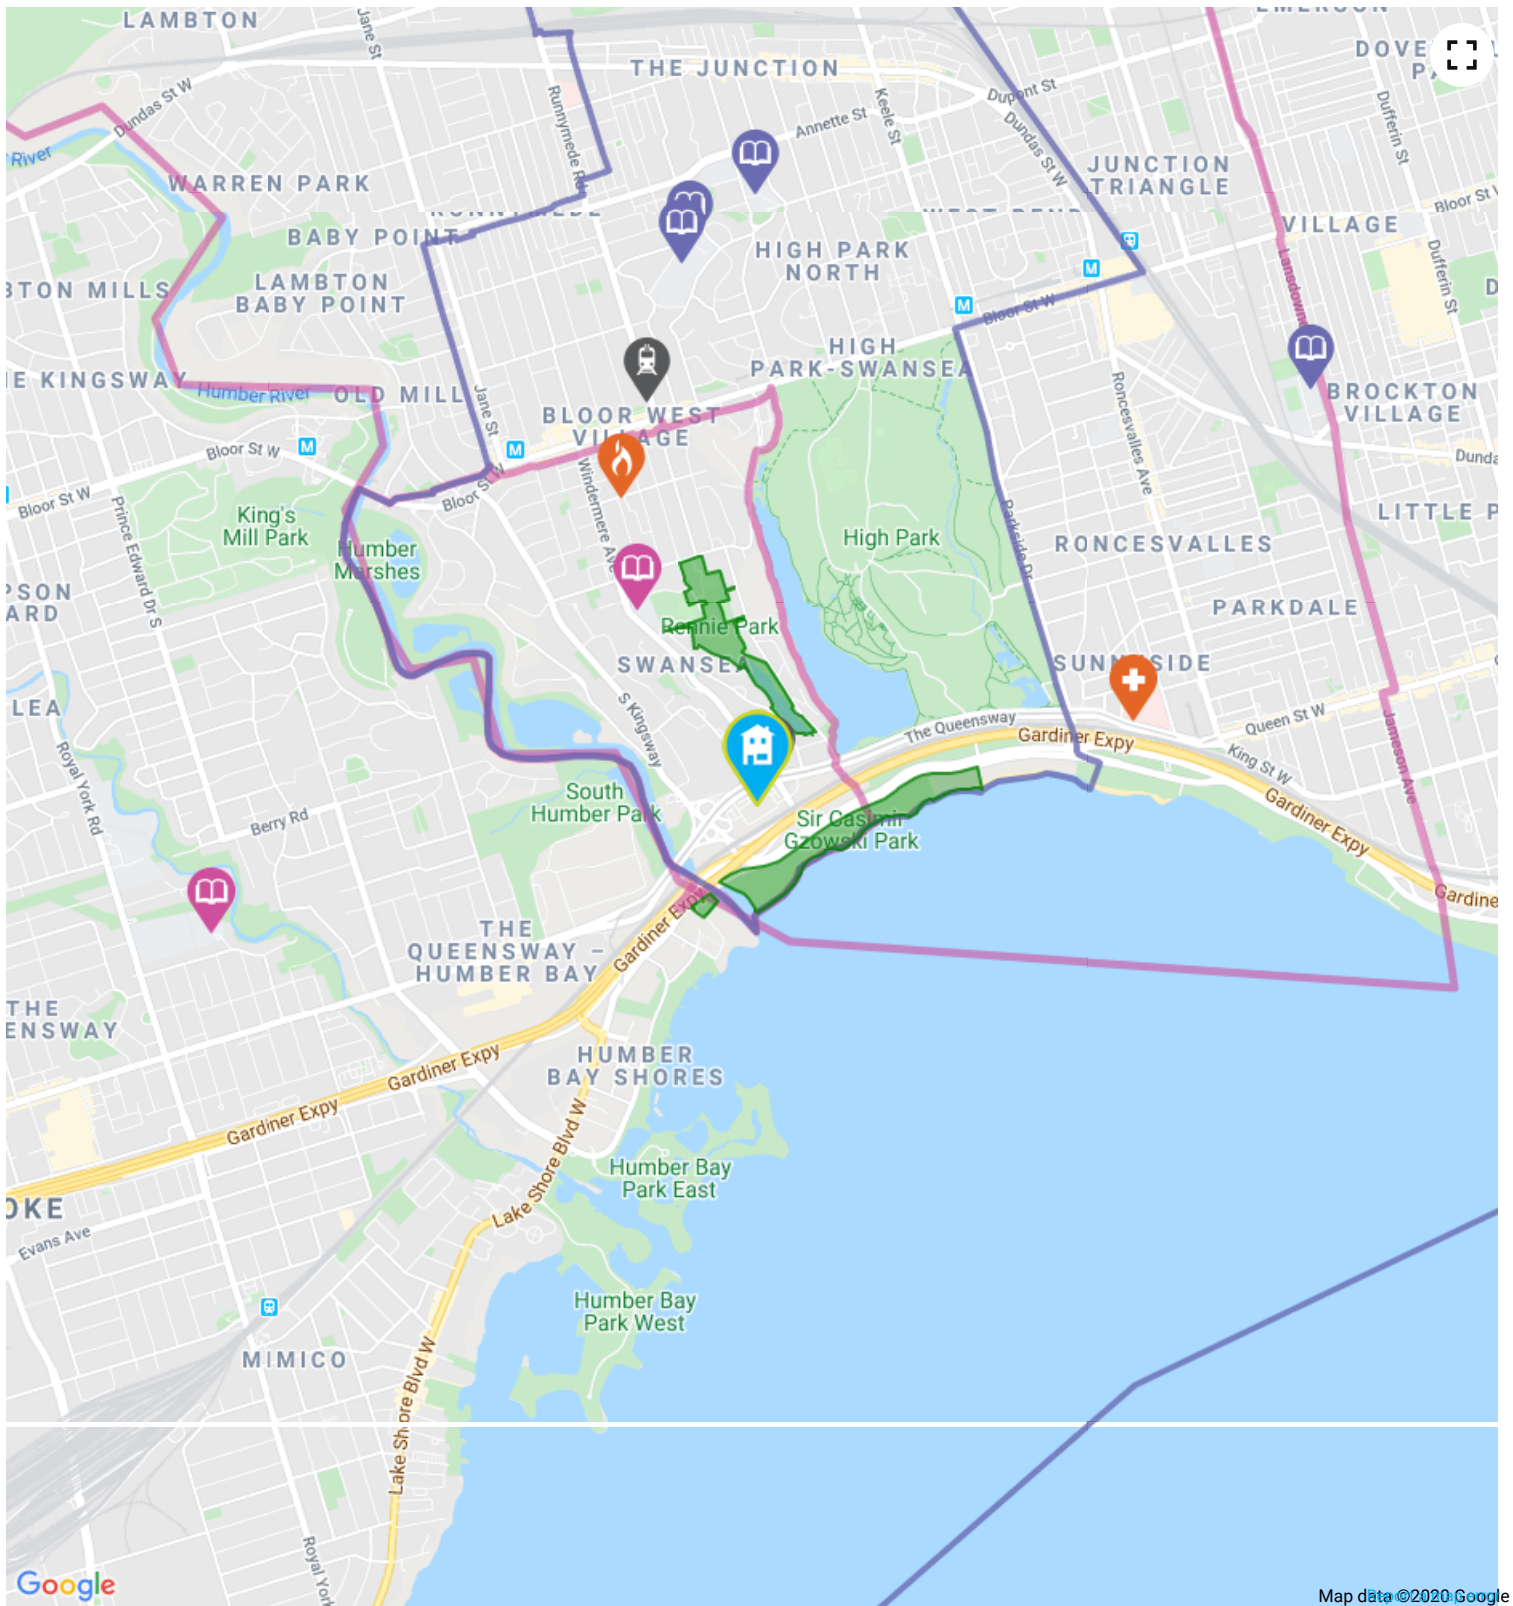

- Elementary Schools
- Middle Schools
- High Schools
- Transit
- Safety
- Elementary Attendance Zone
- Middle Attendance Zone
- High Attendance Zone
- Parks
- Convenience